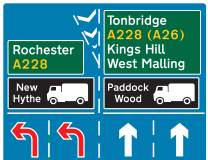

## Public Transport

By Rail, Snodland Station  
Approximately 10 minutes walk.  
Ebbsfleet International Station (18mins from London)  
Approximately 20 minutes drive.  
For information on train operators and times phone  
National Rail Enquiries on 0845 7484950.

By Air, Gatwick Airport.  
Approximately 40 minutes drive.

↑ Ham Hill 1½  
→ Snodland →  
→ Snodland ¼

© Give Way 2013. OS data. PU 100040256. Crown © 2013.

OS Ordnance Survey

M20 TO M26, M25