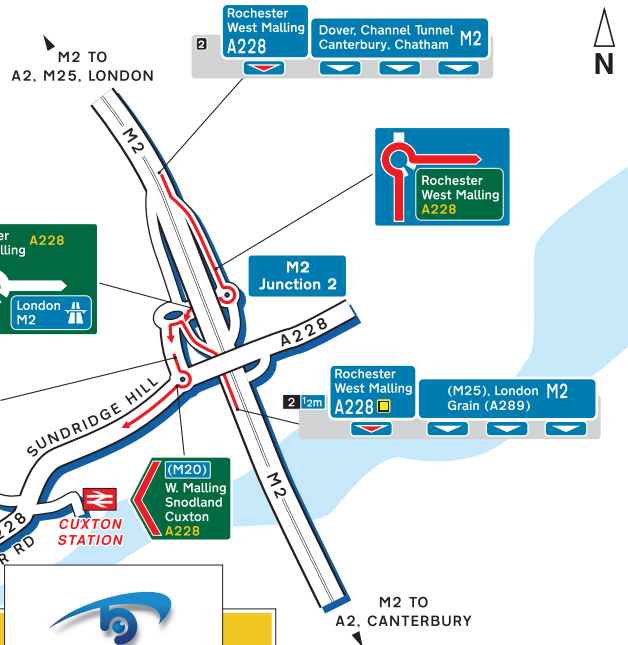

## Public Transport

By Rail, Snodland Station  
Approximately 10 minutes walk.  
Ebbsfleet International Station (18mins from London)  
Approximately 20 minutes drive.  
For information on train operators and times phone  
National Rail Enquiries on 0845 7484950.

By Air, Gatwick Airport.  
Approximately 40 minutes drive.

↑ Ham Hill 1½  
→ Snodland →  
→ Snodland ¼

© Give Way 2013. OS data. PU 100040256. Crown © 2013.

OS Ordnance Survey

M20 TO M26, M25